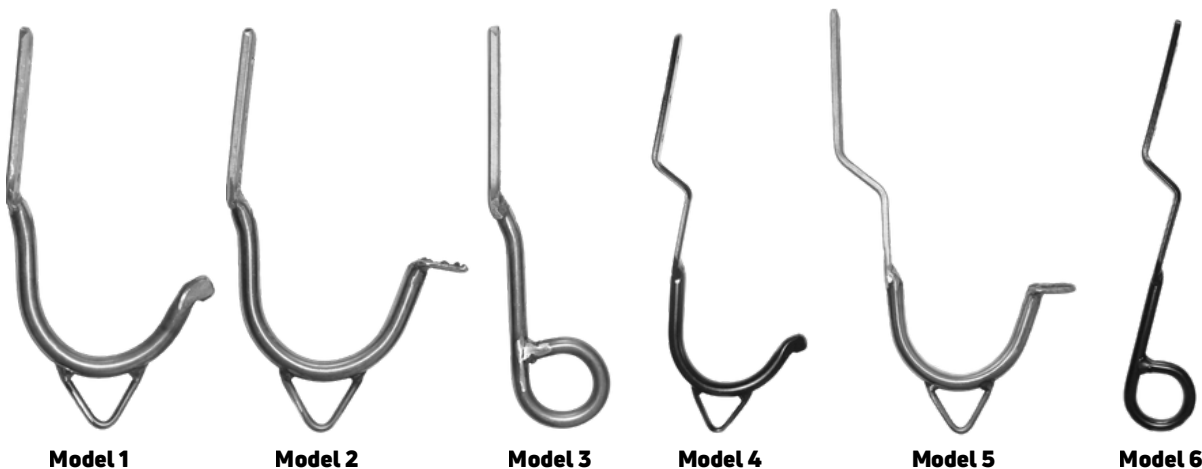

## Product description

The system consists of a specially designed safety hook and a matching mounting rail. The rail can be easily installed on the roof, after which the hook can be quickly and safely attached thanks to its clever, perfectly fitting design.

## Technical description

- Material: Stainless steel 316
- Color: Natural, black, or powder-coated in any RAL color
- Durability: Decades
- Standards: NEN517 class A+B

## Range

Code	Description	Packaging
Model1AP	Ladder hooks for slate roof, stainless steel A4 with eye	per piece
Model1AP ZW	Ladder hooks for slate roof, stainless steel A4 with eye, black	per piece
Model2AP	Eye hooks for slate roof, stainless steel A4	per piece
Model2AP ZW	Climbing hooks for slate roof, stainless steel A4 with eye, black	per piece
Model3AP	Eye hooks for slate roof, stainless steel A4	per piece
Model3AP ZW	Eye hooks for slate roof, stainless steel A4, black	per piece
Model4AP	Ladder hooks for tile roof, stainless steel A4 with eye	per piece
Model4AP ZW	Ladder hooks for tile roof, stainless steel A4 with eye, black	per piece
Model5AP	Climbing hooks for tile roof, stainless steel A4	per piece
Model5AP ZW	Climbing hooks for tile roof, stainless steel A4, black	per piece
Model6AP	Eye hooks for tile roof, stainless steel A4	per piece
Model6AP ZW	Eye hooks for tile roof, stainless steel A4, black	per piece